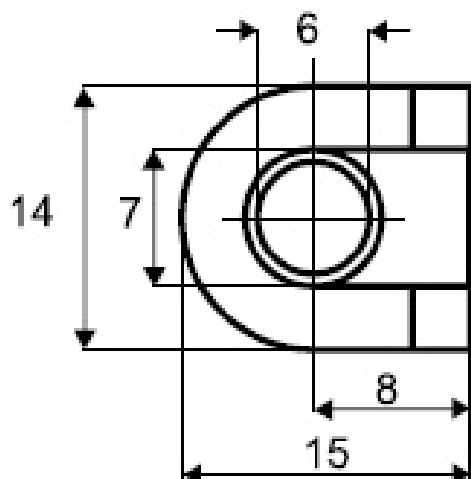

### Description:

Knock In Pivot/Stop For Lock 910, Black Plastic

### Item number:

14.09.118-0

Units	Box	Carton	HS Code	Barcode
Pcs.	1	1250	3926300090	
				5704866046077