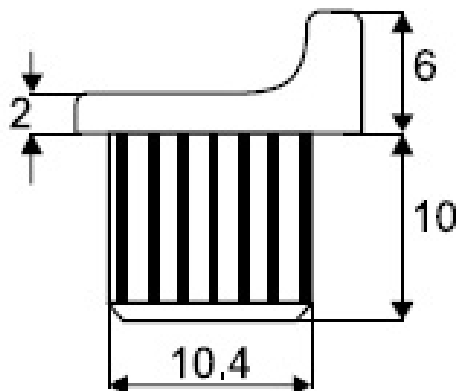

PRODUCT SHEET

Description:

Knock In Pivot/Stop For Lock 910, Black Plastic

Item number:

14.09.118-0

Units	Box	Carton	HS Code	Barcode
Pcs.	1	1250	3926300090	
				5704866046077

SISO A/S

Mileparken 11
DK-2740 Skovlunde
Denmark
VAT: DK 24786013

Phone +45 45 830 900

www.siso.dk
siso@siso.dk

Danske Bank
Nytorv Branch
Copenhagen
SWIFT: DABADKKK

Account no.
4180 3112 112936
IBAN Account
DK7230003112112936